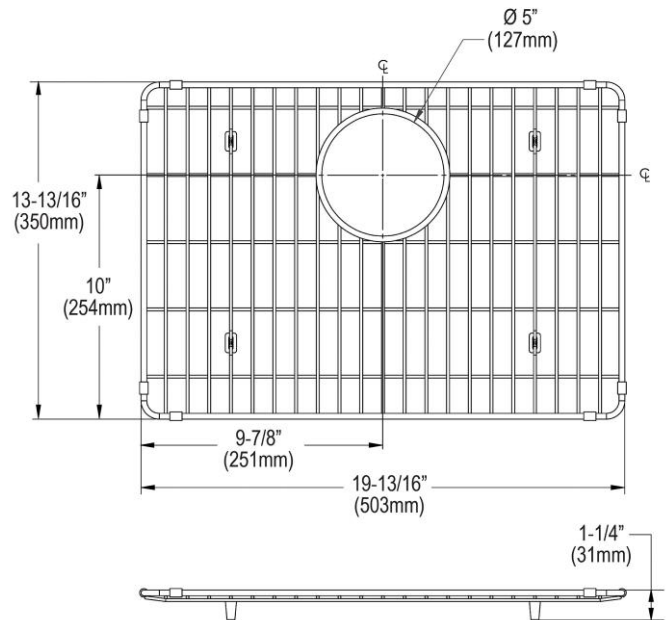

PART: _____ QTY: _____

PROJECT: _____

CONTACT: _____

DATE: _____

NOTES: _____

APPROVAL: _____

In keeping with our policy of continuing product improvement, Elkay reserves the right to change product specifications without notice. Please visit elkay.com for the most current version of Elkay product specification sheets. This specification describes an Elkay product with design, quality, and functional benefits to the user. When making a comparison of other producers' offerings, be certain these features are not overlooked.